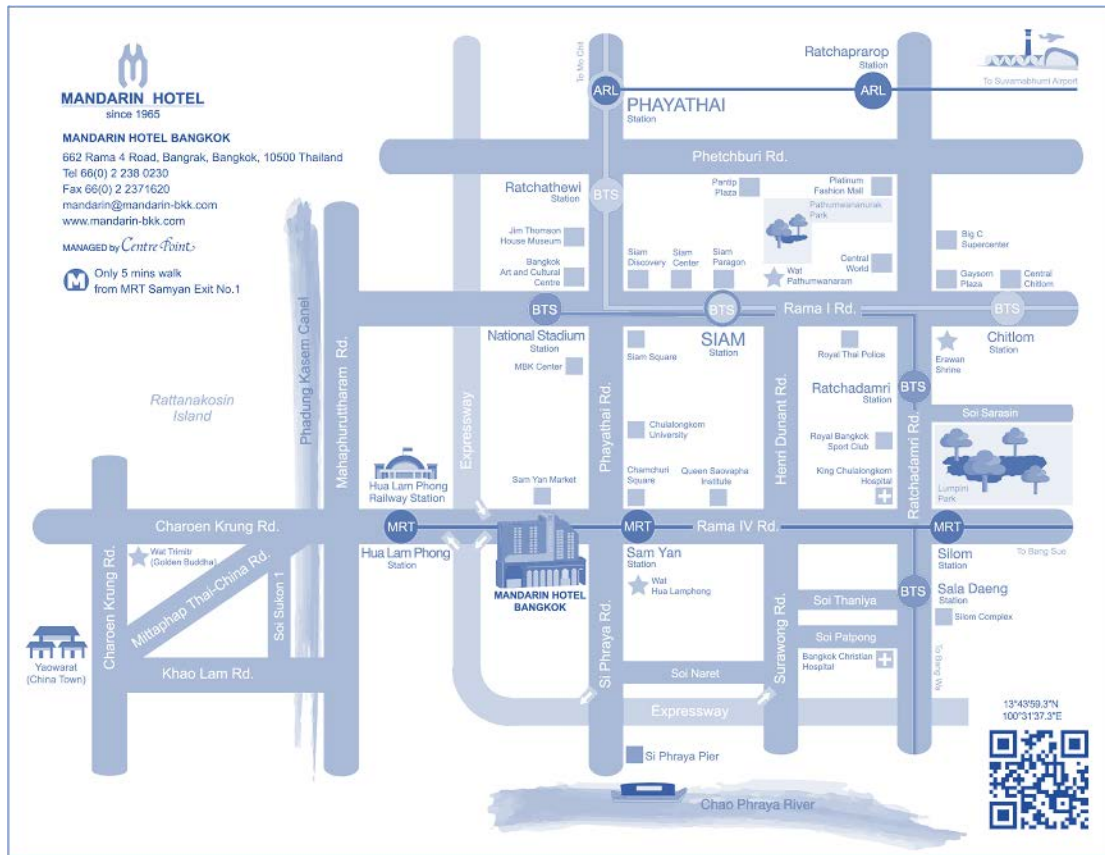

Map of the Meeting Venue

Mandarin AB, 1<sup>st</sup> Floor, Mandarin Hotel Bangkok, at No. 662 Rama IV Rd., Bang Rak, Bangkok 10500

**Transportation**

<b>Metropolitan Rapid Transit</b>	Only 5 mins walk from MRT Samyan Exit No. 1
<b>Public Buses Services</b>	4, 29, 34, 46, 67, 109, 113
<b>Public Air-Conditioned Buses Services</b>	4, 113, 172, 507
<b>By Car</b>	On Rama IV Road, Opposite to SAMYAN MITRTOWN