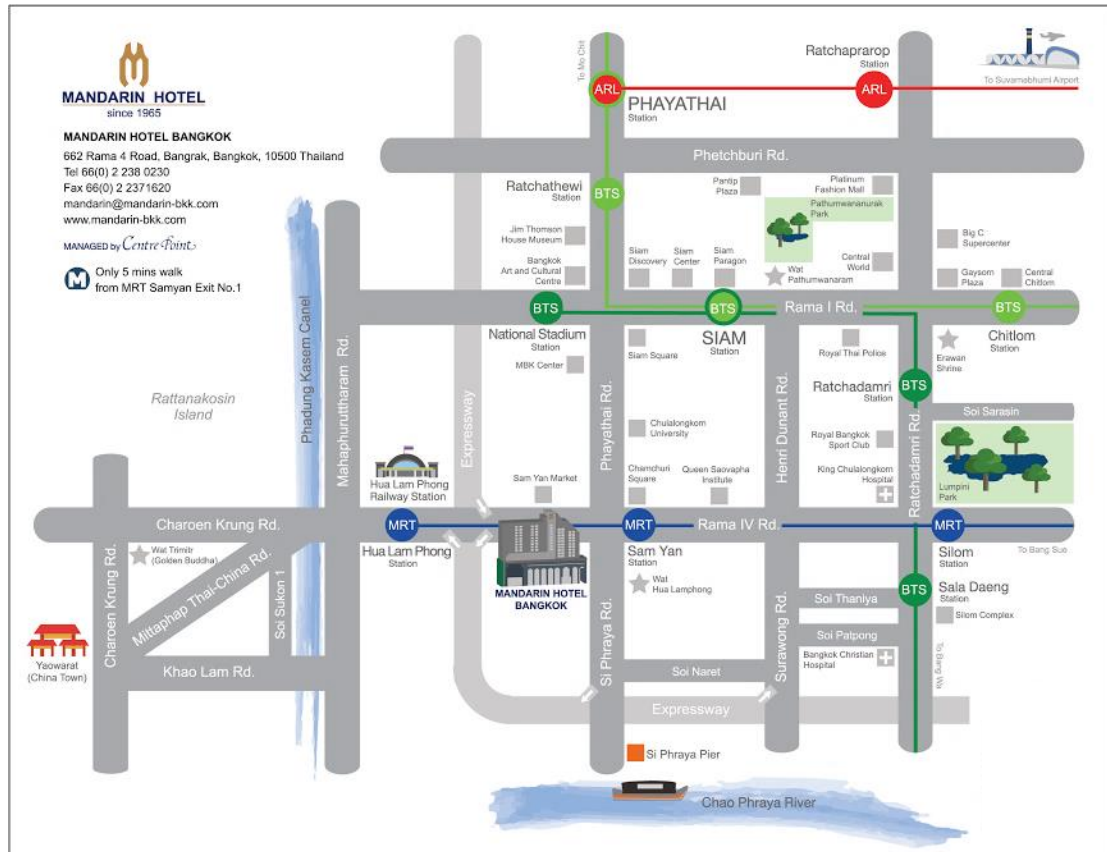

Map of the Meeting Venue

Mandarin AB, 1st Floor, Mandarin Hotel Bangkok, at No. 662 Rama IV Rd., Bang Rak, Bangkok 10500

Transportation

Metropolitan Rapid Transit Only 5 mins walk from MRT Samyan Exit No. 1

Public Buses Services 4, 29, 34, 46, 67, 109, 113

Public Air-Conditioned Buses Services 4, 113, 172, 507

By Car On Rama IV Road, Opposite to SAMYAN MITRTOWN